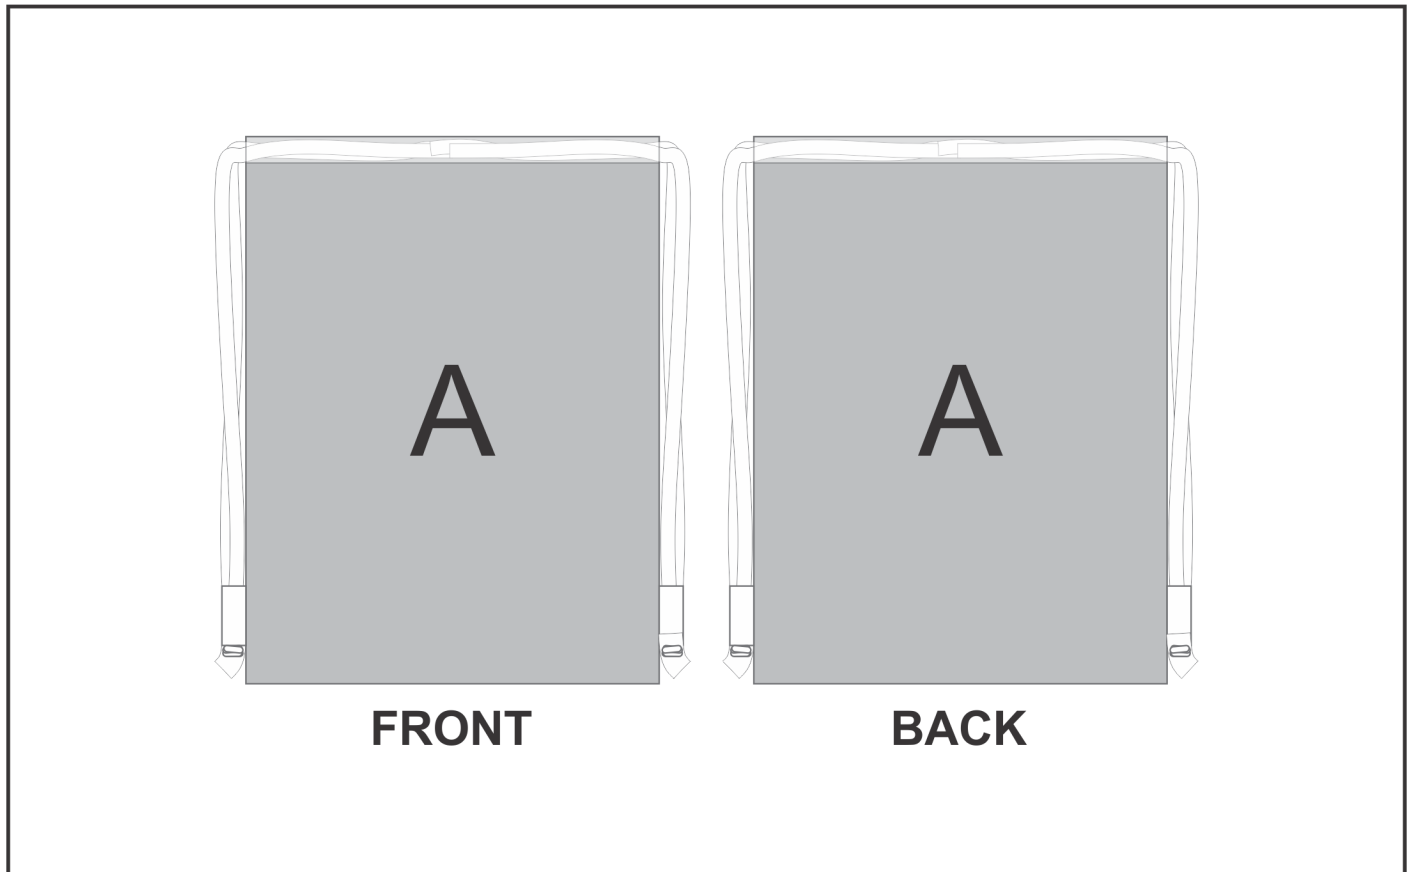

SG-HP-1-G

PPS Hoppla Credo Drawstring Bag

Need to know:

- Includes 1-Position Sublimation (setup fees apply)
- **Please Note: We cannot guarantee 100% logo Alignment on all Brandable Panels.**

Branding Options:

Position A

1. Custom Sublimation A (CPSUB-A)
Full Colour
Size: 348mm wide x 890mm high